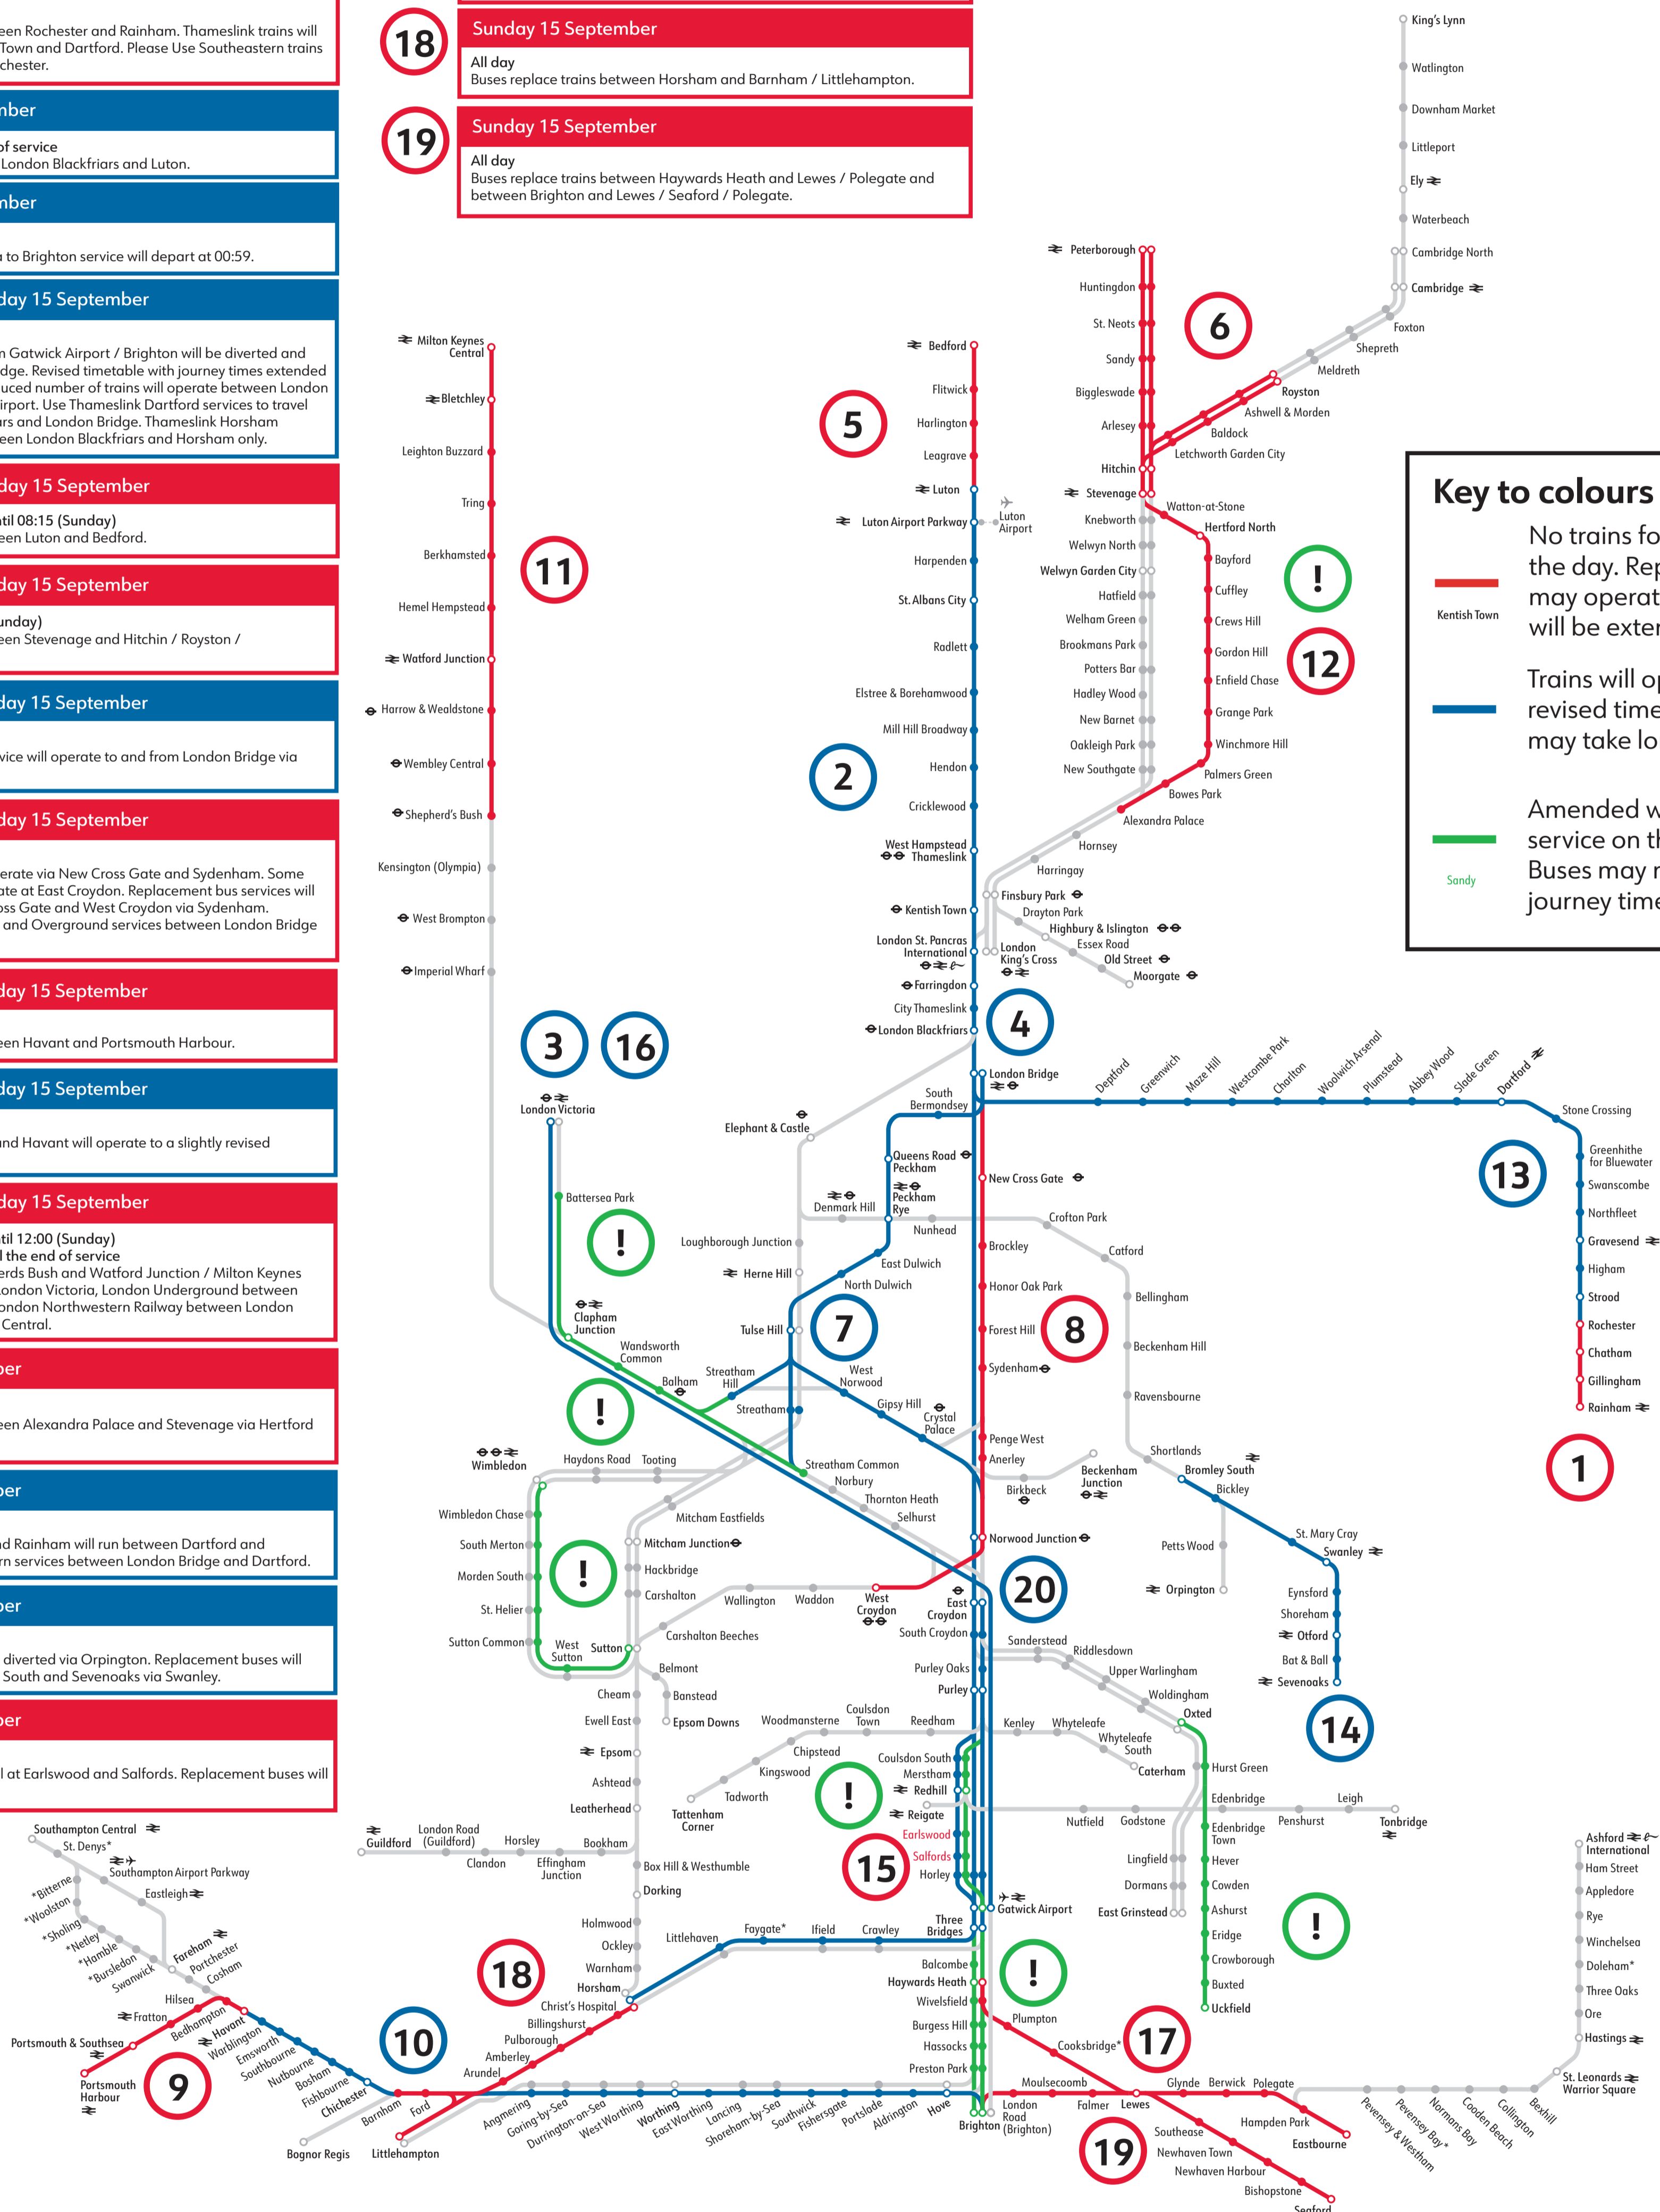

# Changes to train times

Monday 9 to Sunday 15 September 2019

- 20** **Sunday 15 September**  
All day  
Services will operate to a revised timetable between East Croydon and Gatwick Airport / Three Bridges.

**Key to colours**

- No trains for all or part of the day. Replacement buses may operate. Journey times will be extended.
- Trains will operate to a revised timetable - journeys may take longer.
- Amended weekday overnight service on this line. Buses may replace trains and journey times extended.