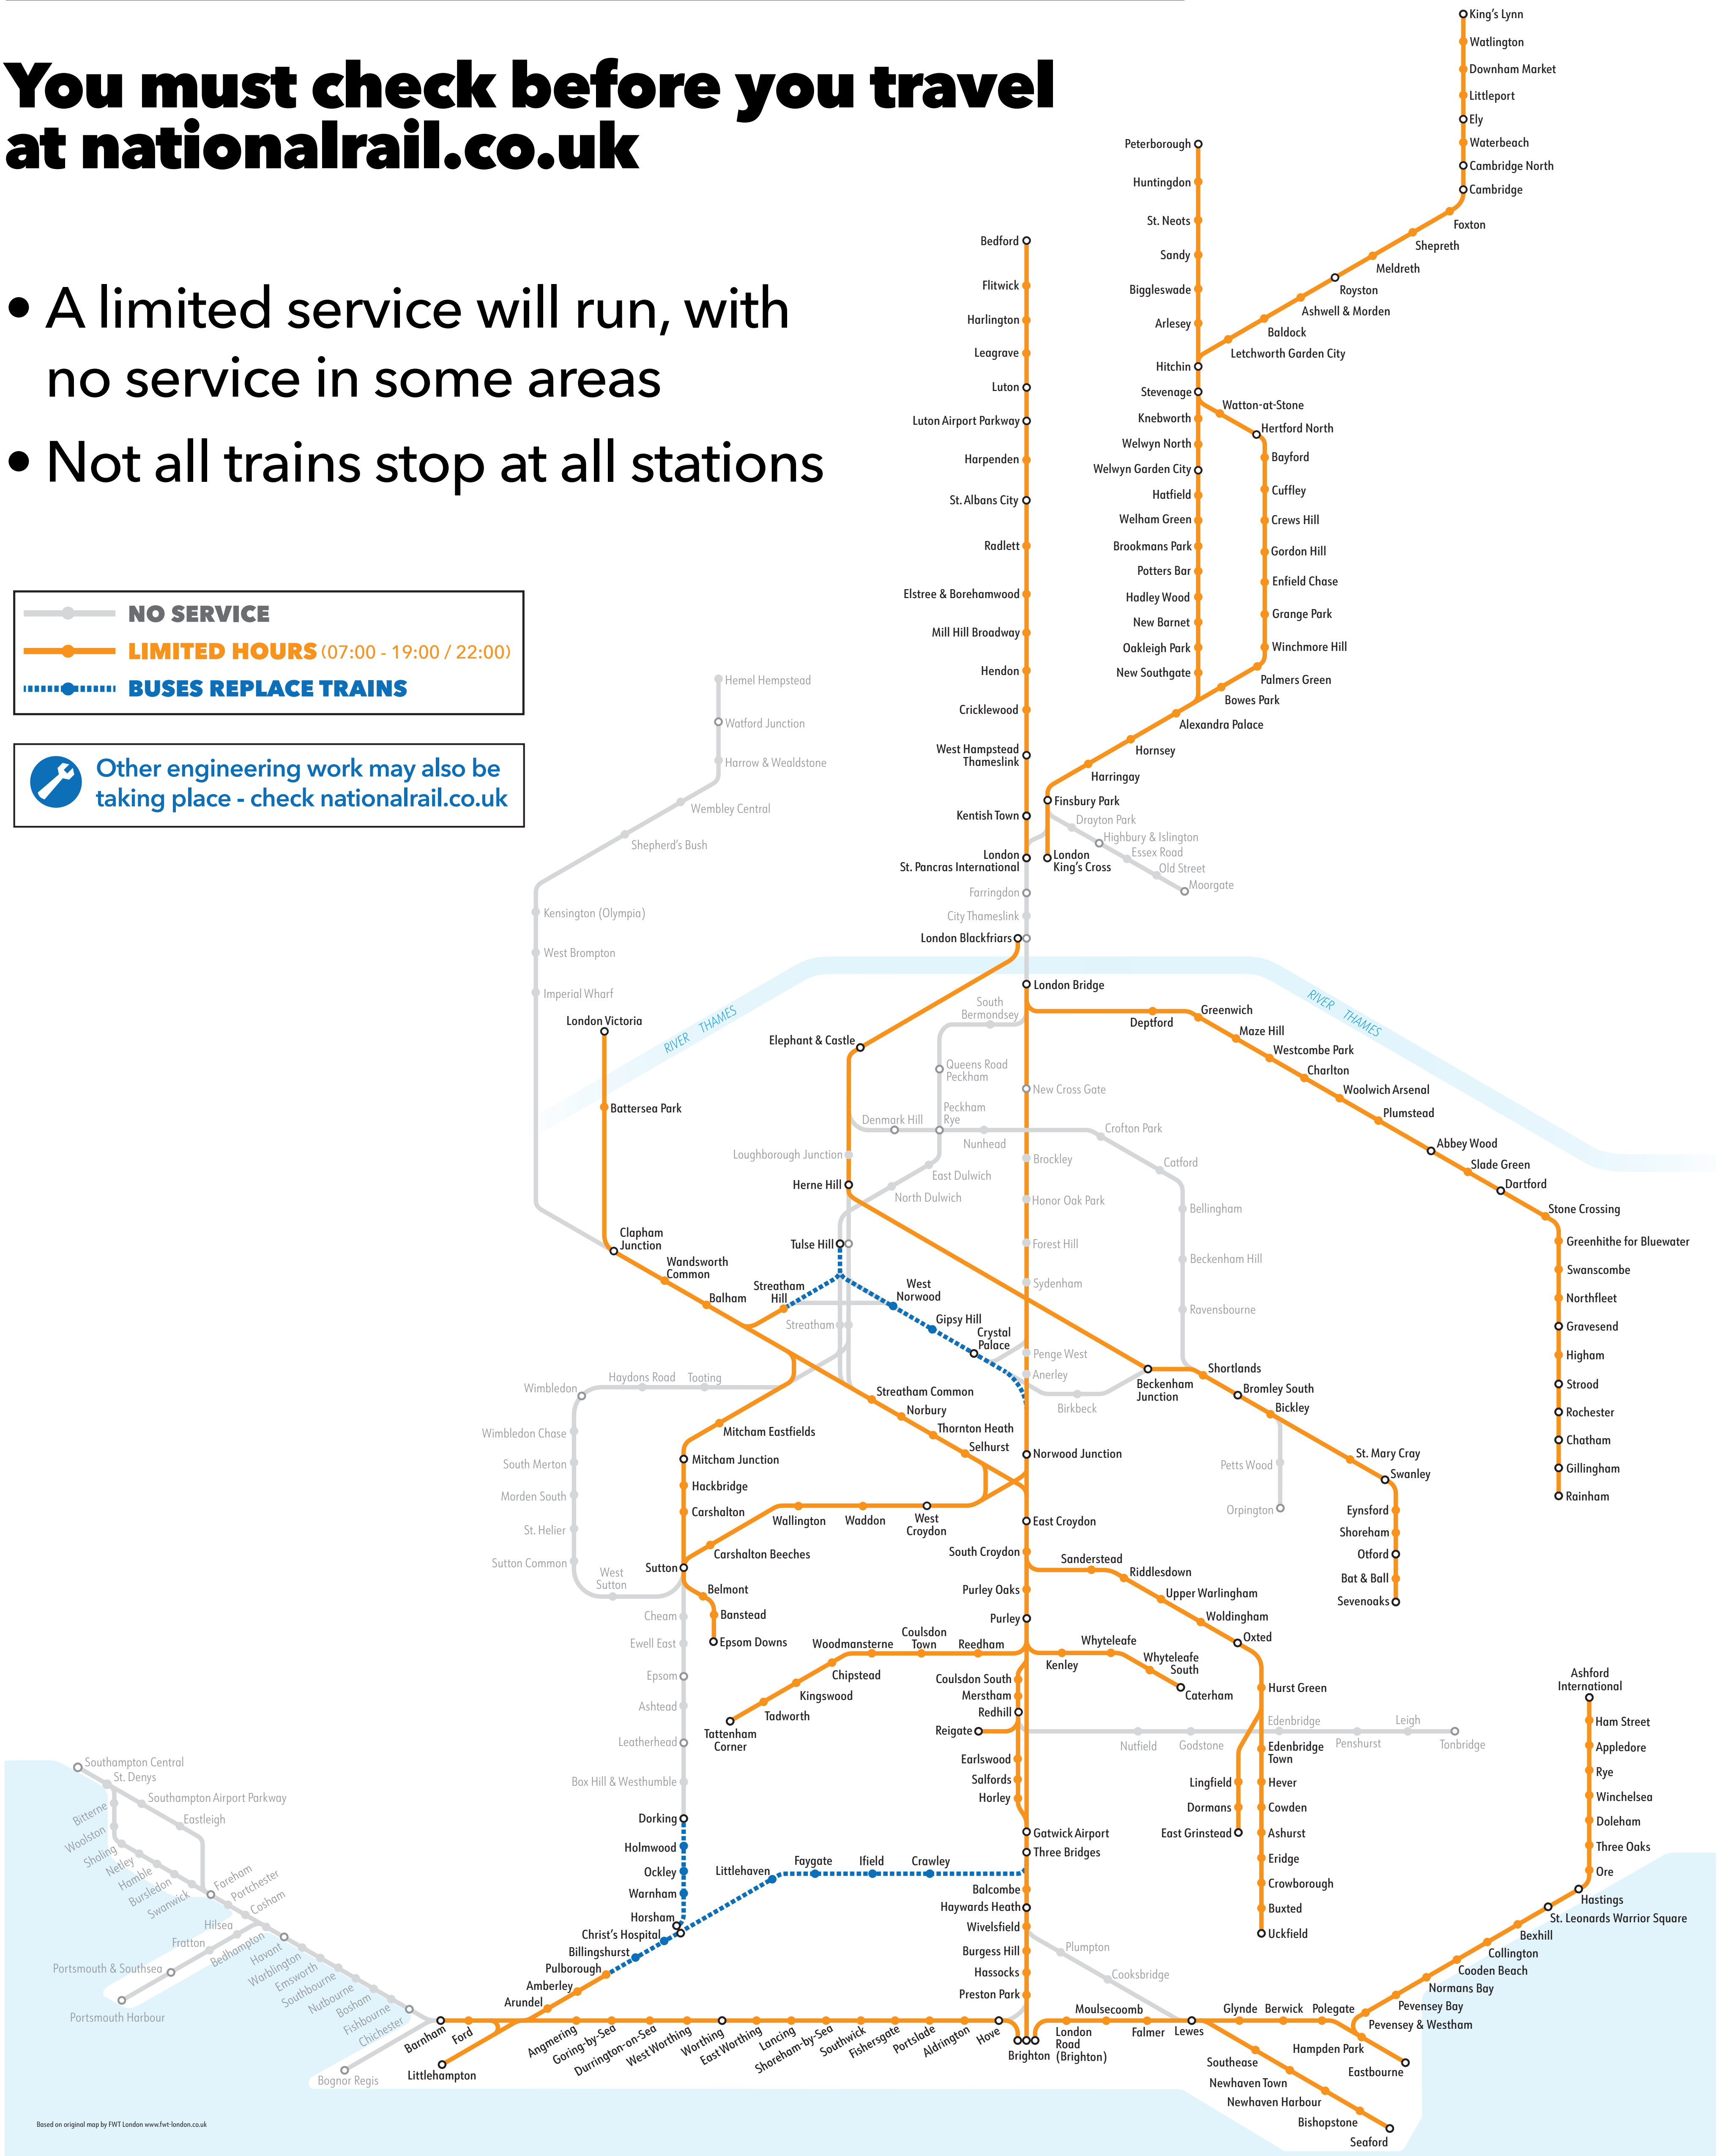

Saturday 2 December

You must check before you travel at nationalrail.co.uk

- A limited service will run, with no service in some areas
- Not all trains stop at all stations

—●— **NO SERVICE**
—●— **LIMITED HOURS** (07:00 - 19:00 / 22:00)
- - - - -●- - - - - **BUSES REPLACE TRAINS**

Other engineering work may also be taking place - check nationalrail.co.uk