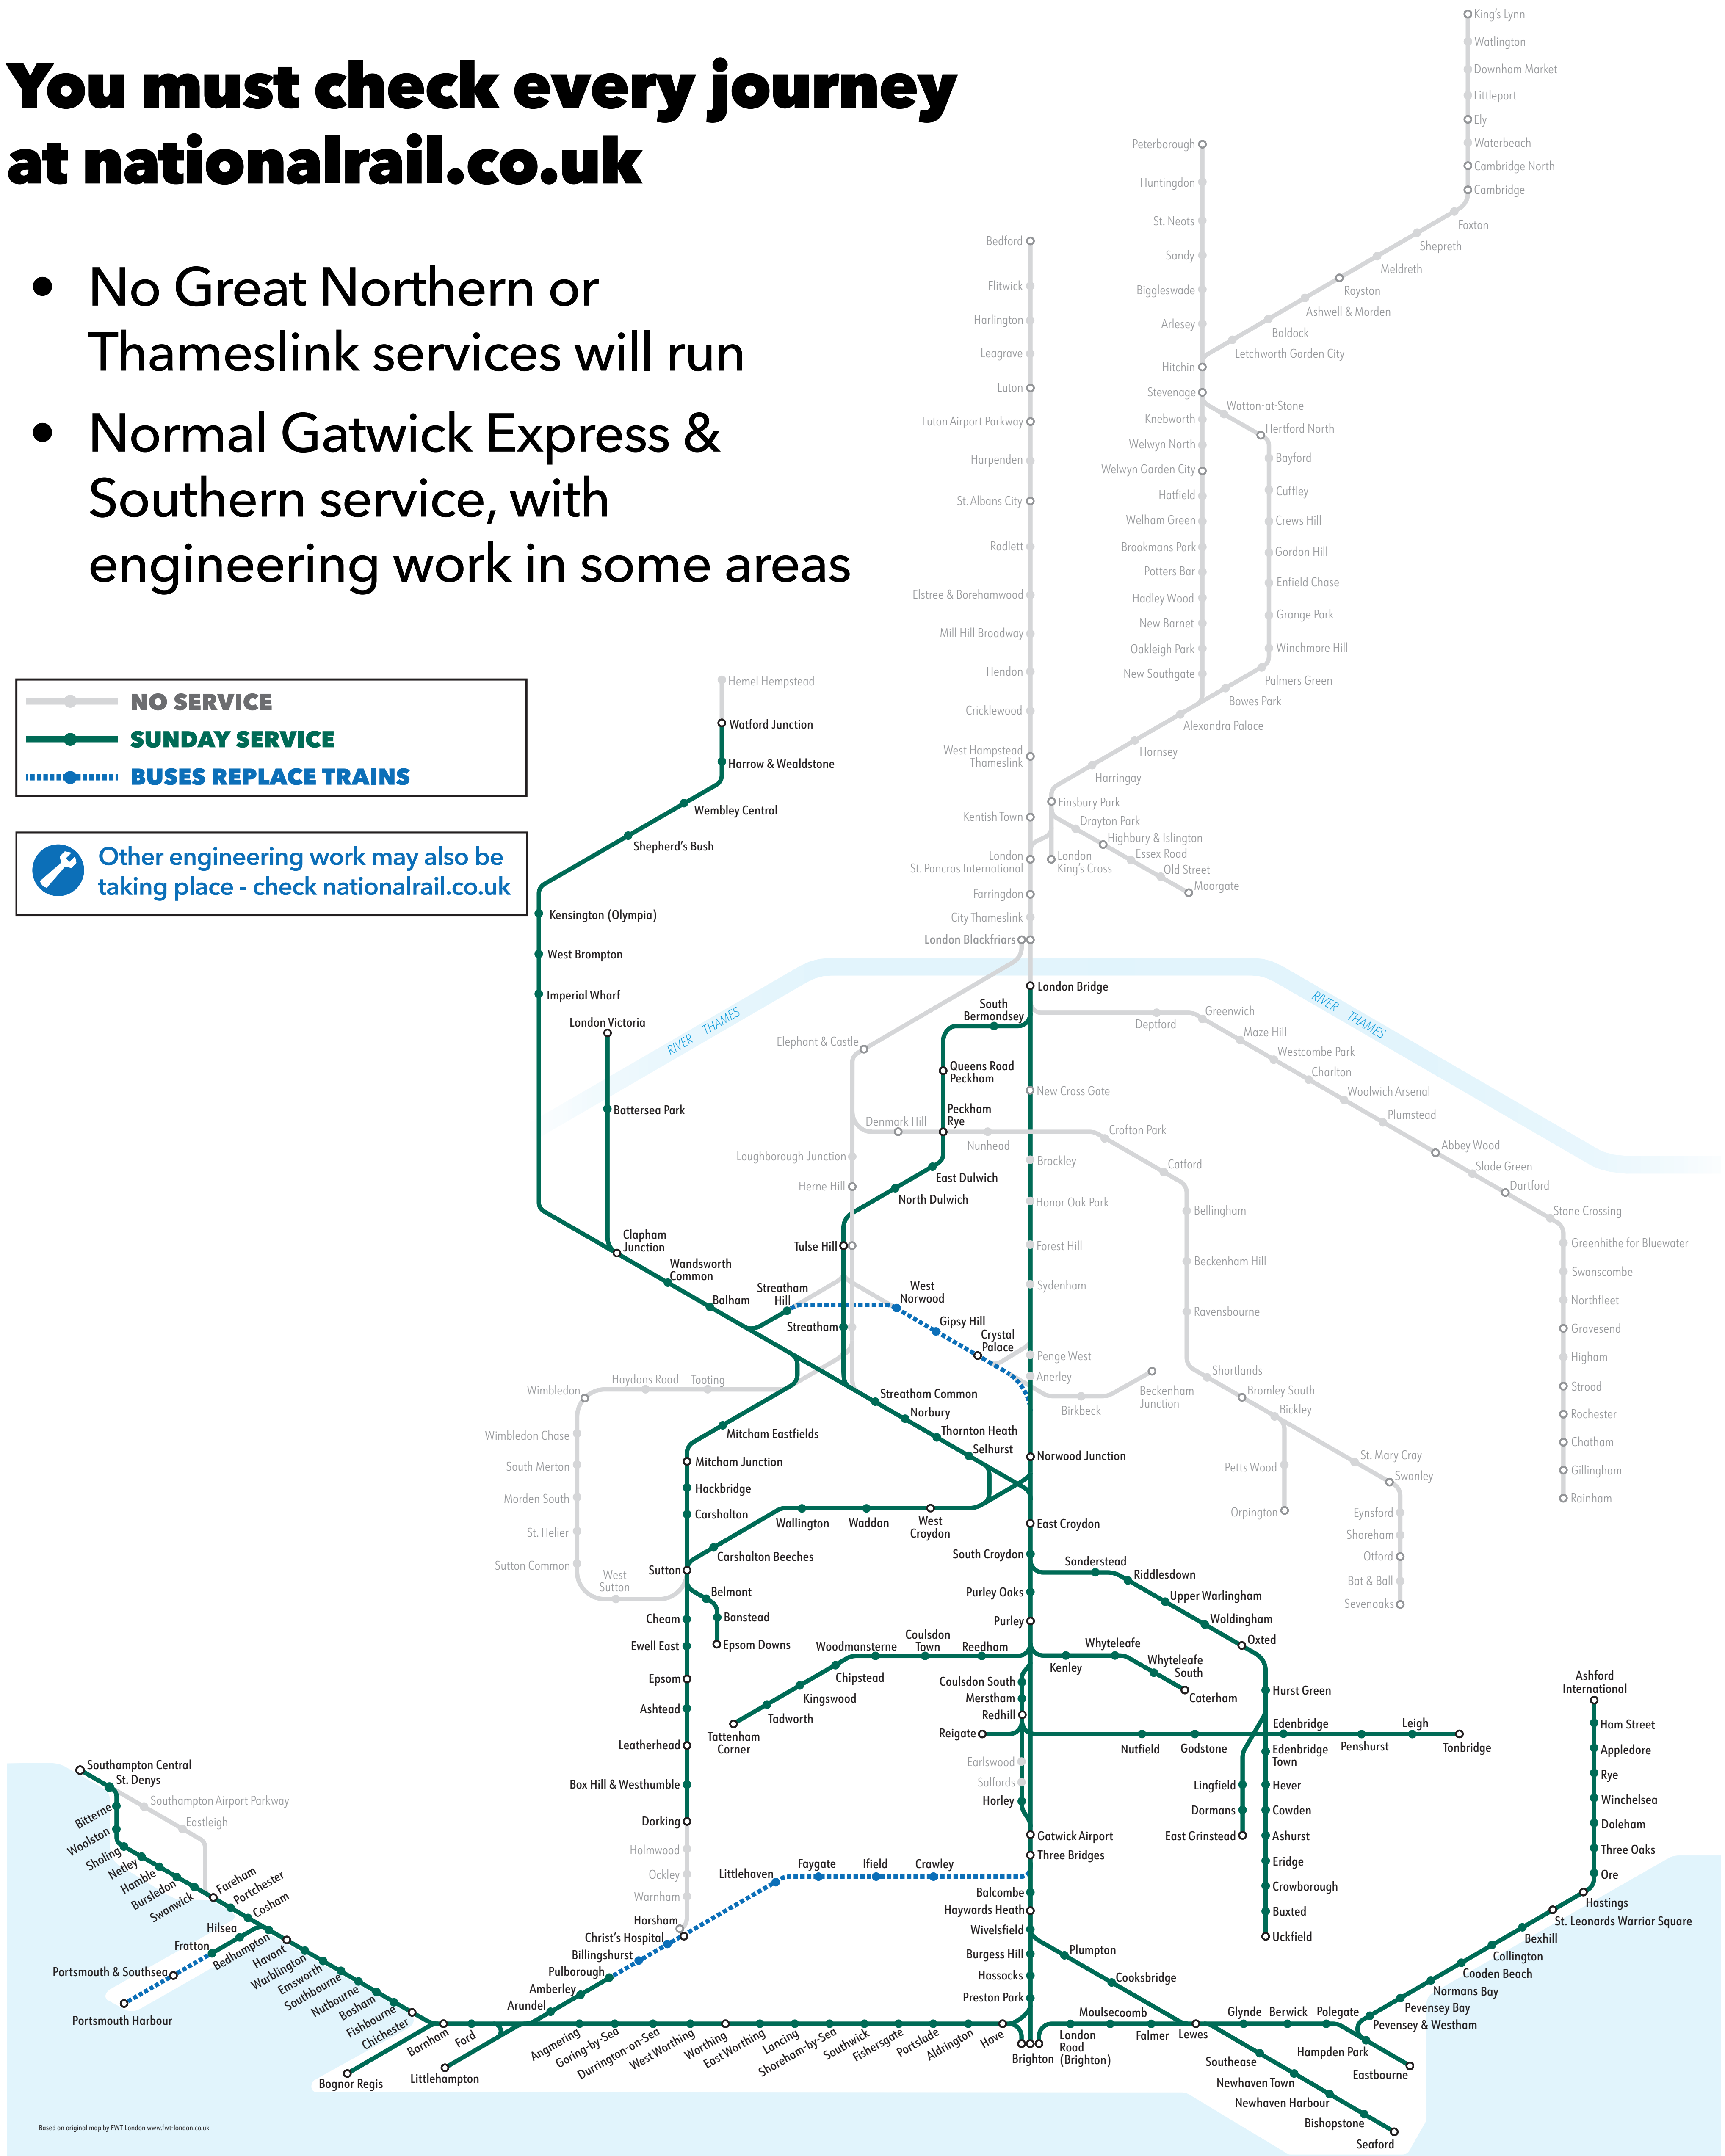

Sunday 3 December

You must check every journey at nationalrail.co.uk

- No Great Northern or Thameslink services will run
- Normal Gatwick Express & Southern service, with engineering work in some areas

NO SERVICE (grey line with circle)

SUNDAY SERVICE (green line with circle)

BUSES REPLACE TRAINS (blue dotted line with circle)

Other engineering work may also be taking place - check nationalrail.co.uk