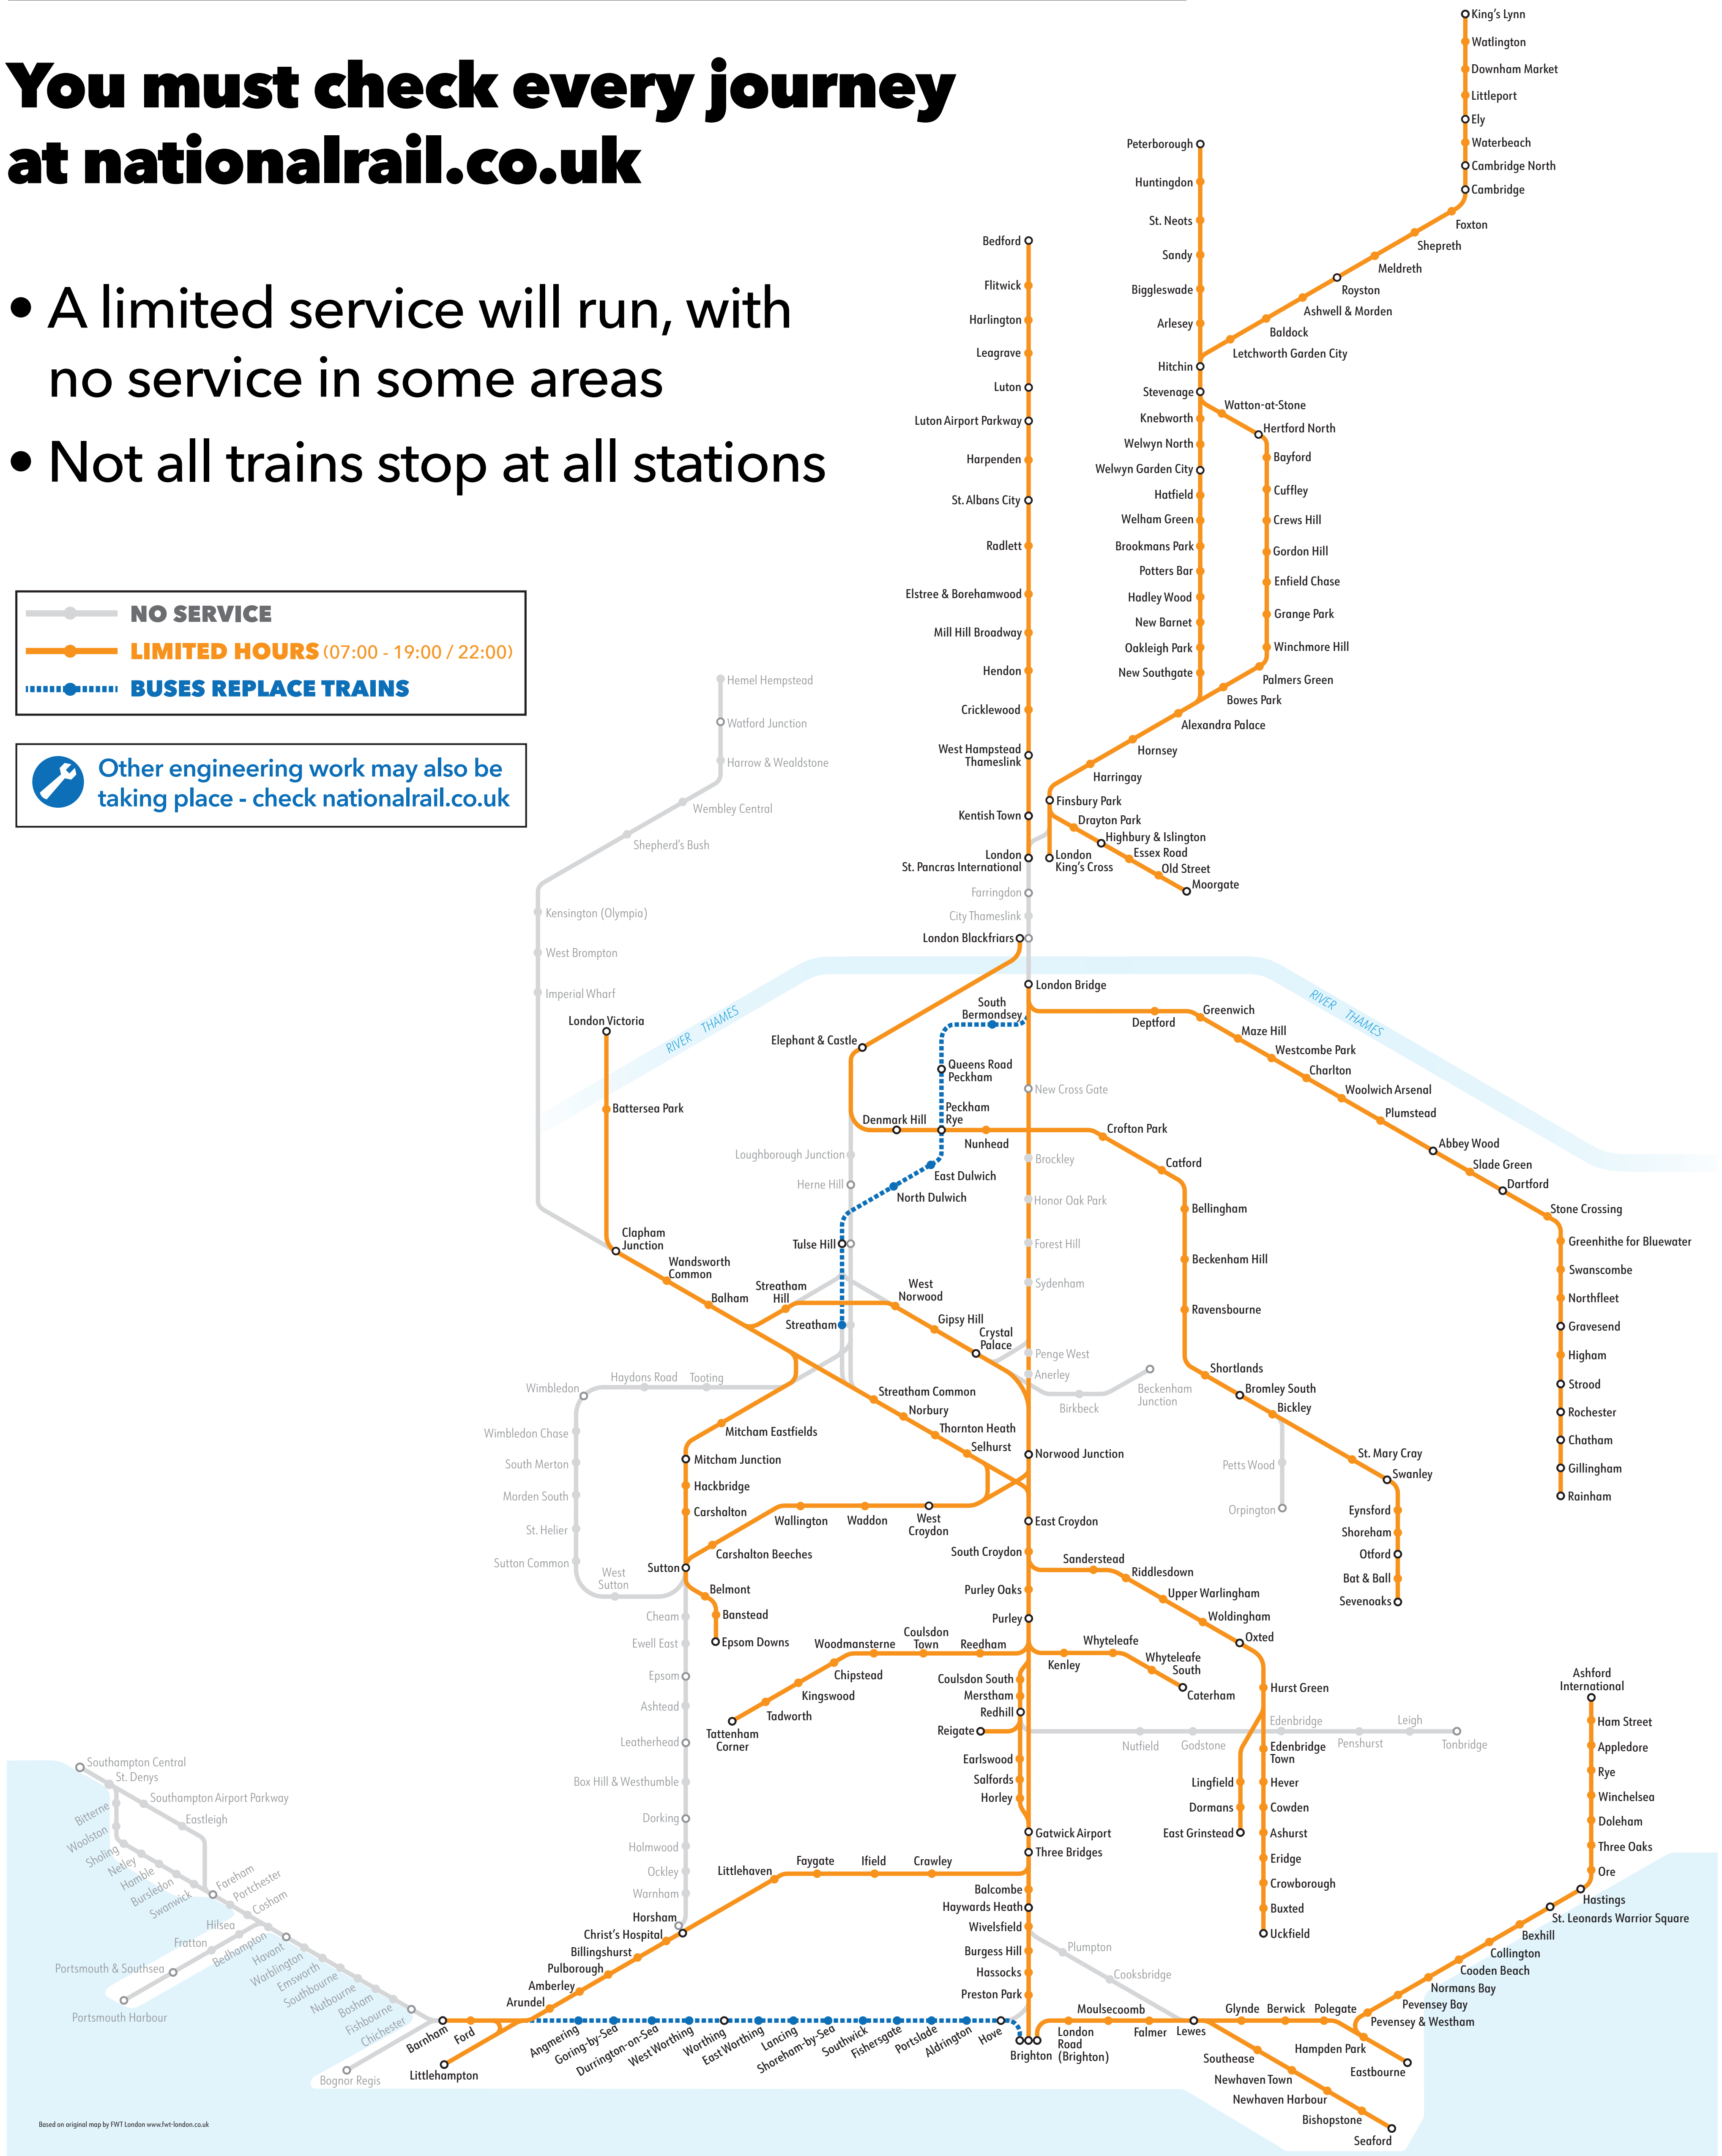

Saturday 9 December

You must check every journey at nationalrail.co.uk

- A limited service will run, with no service in some areas
- Not all trains stop at all stations

NO SERVICE
LIMITED HOURS (07:00 - 19:00 / 22:00)
BUSES REPLACE TRAINS

Other engineering work may also be taking place - check nationalrail.co.uk